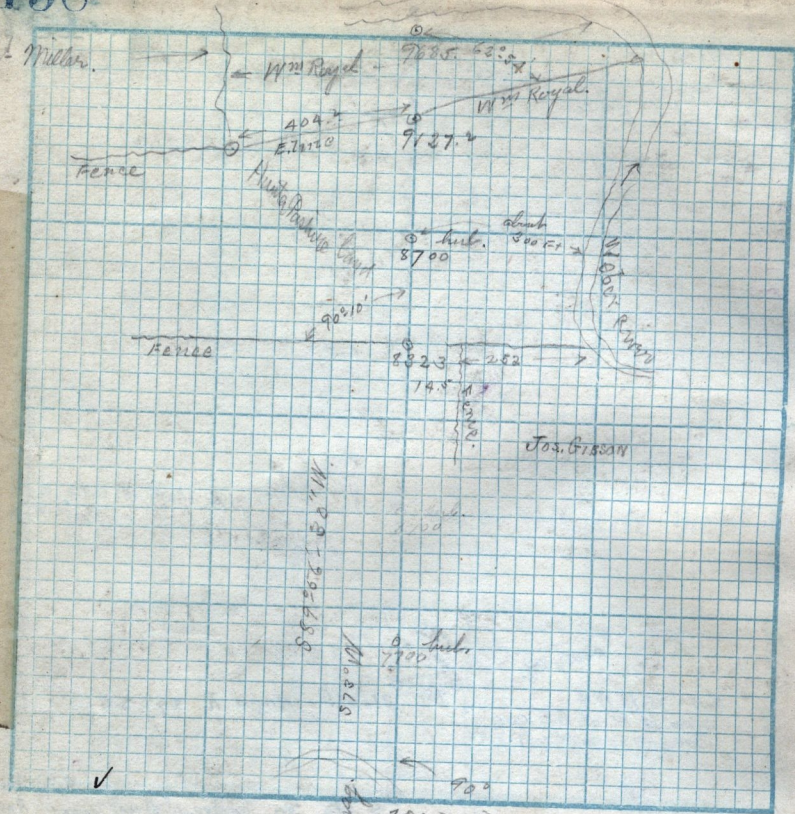

John Miller

Scale:

1000
 7001.5
 Radine Property line
 Chains per inch.

Aug 20th 21st 1890